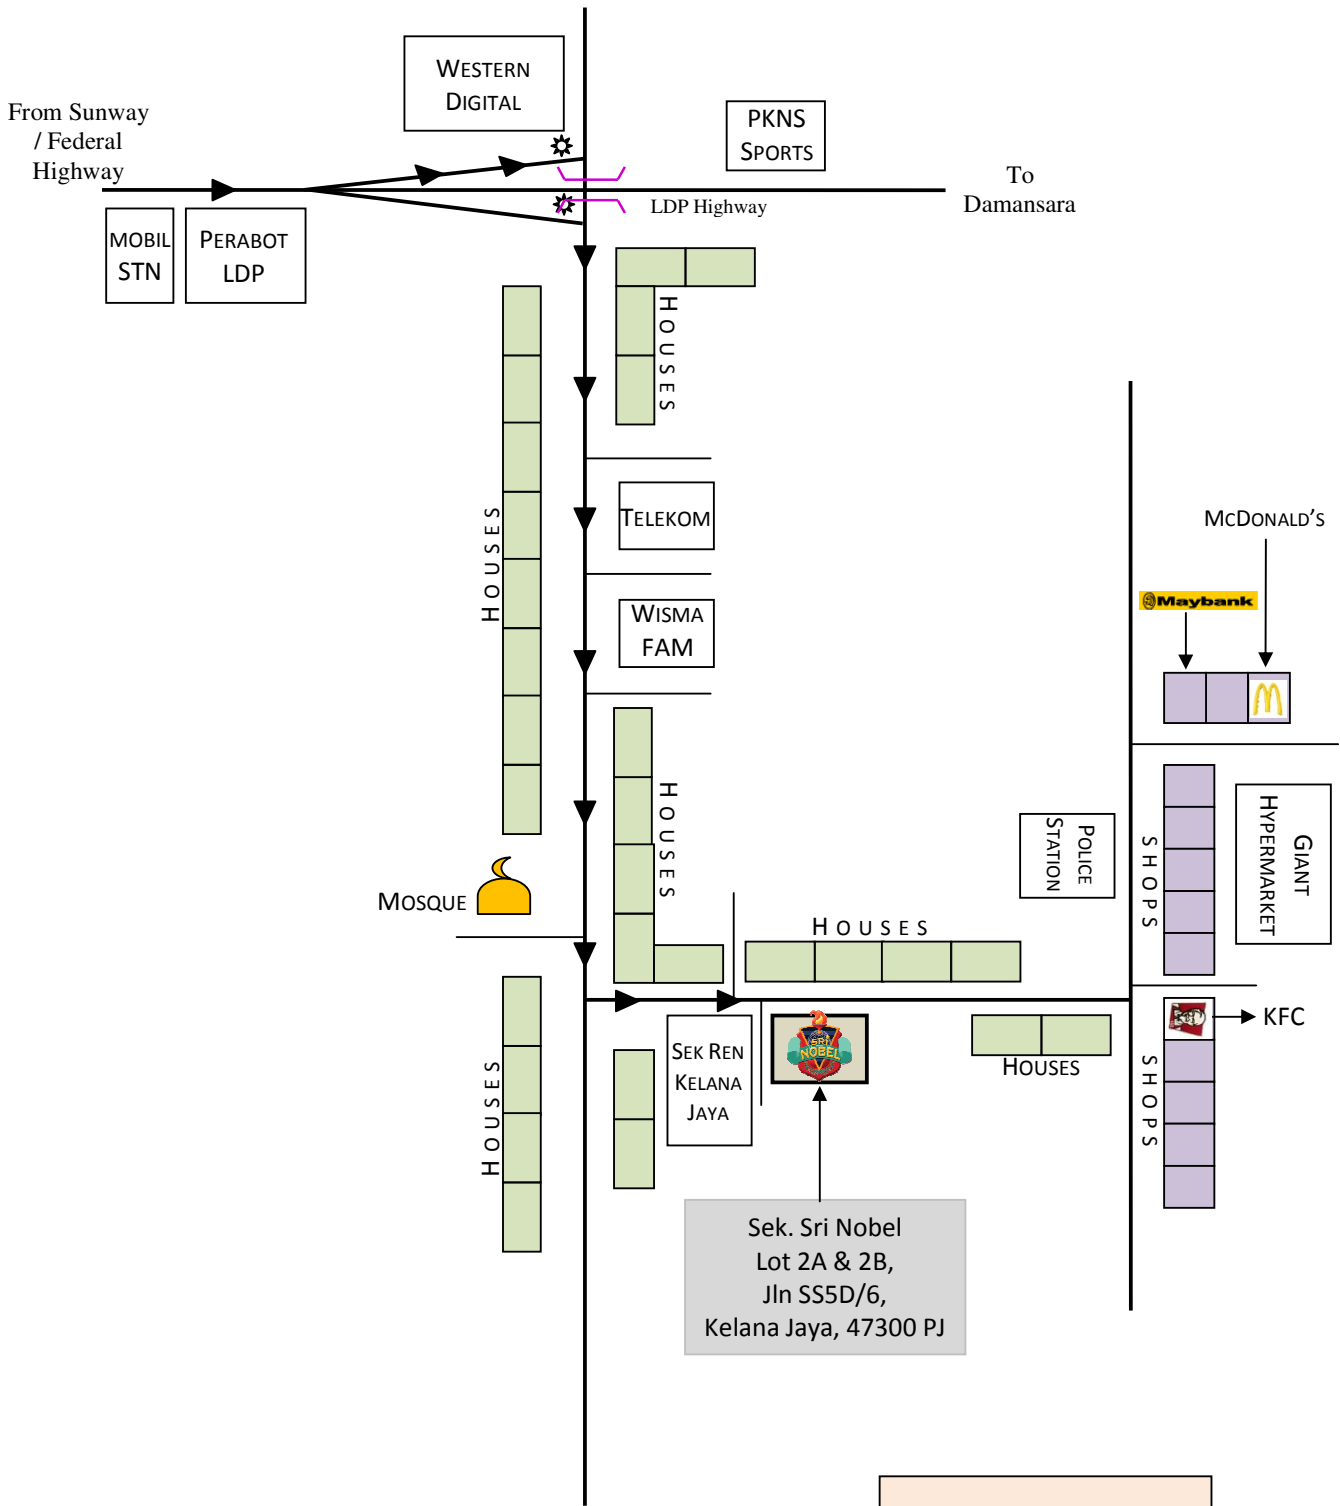

MAP TO SEKOLAH SRI NOBEL

From Sunway / Federal Highway

To Damansara

From Taman Bahagia LRT Station

Legend:

- Traffic Lights
- Route to follow